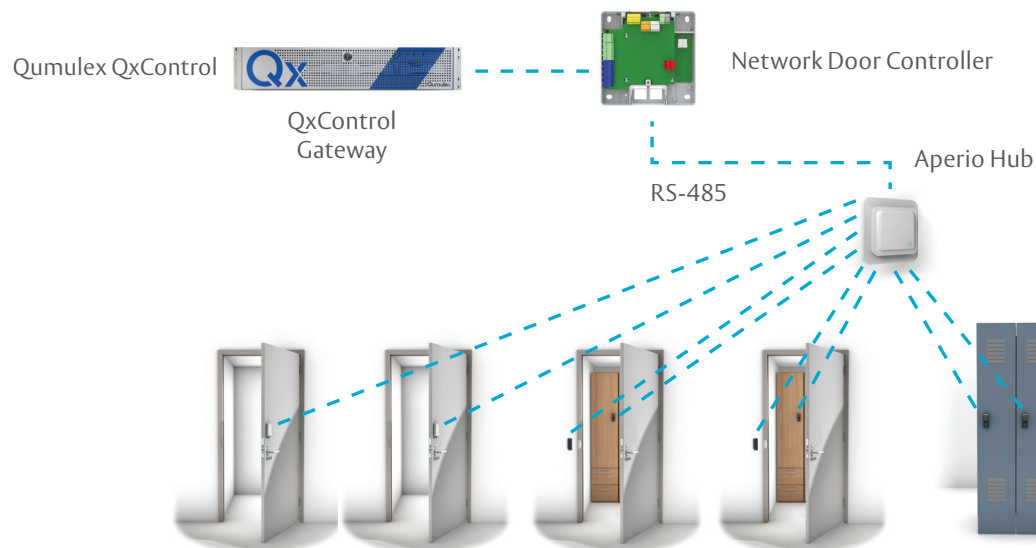

Qumulex offers the flexibility to manage your access control and video from anywhere using the cloud, and now with Aperio you can manage more doors using wireless technology.

- Manage your access control and video surveillance anywhere using the cloud, or start with an on-premise solution that can move to the cloud when you are ready
- Easily connect your Aperio devices to the local QxControl Gateway and then manage them anywhere with a cloud subscription
- Scalable, open architecture solutions from Qumulex and ASSA ABLOY allow you to connect readers, integrated locks, cameras and supporting devices that you want, or use what is already installed to keep your facilities safe

Aperio is a global wireless solution, available in a range of lock types to support various types of openings as well as local requirements in regions throughout the world

h.e.s.

ES100 Integrated Electric Strike and Card Reader