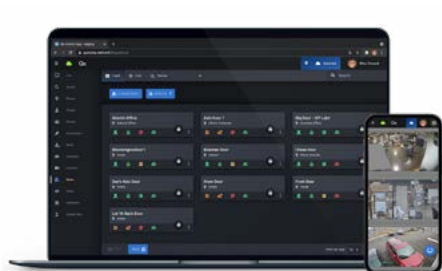

QxControl™ & Farpointe

QxControl™ is a Unified Video and Access Control platform, natively offering both to provide the most intuitive and complete user experience. To support this approach Qumulex offers products manufactured by Farpointe Data.

Specifications

- **Gateways:** Compatible with all Qumulex Gateways.
- **Cameras:** Cameras and encoders supporting ONVIF profile S.
- **Door Controllers:** Compatible with Qumulex QXEP Controllers, Mercury and Axis.
- Gateways use the Linux Ubuntu LTS 64 Bit operating system.