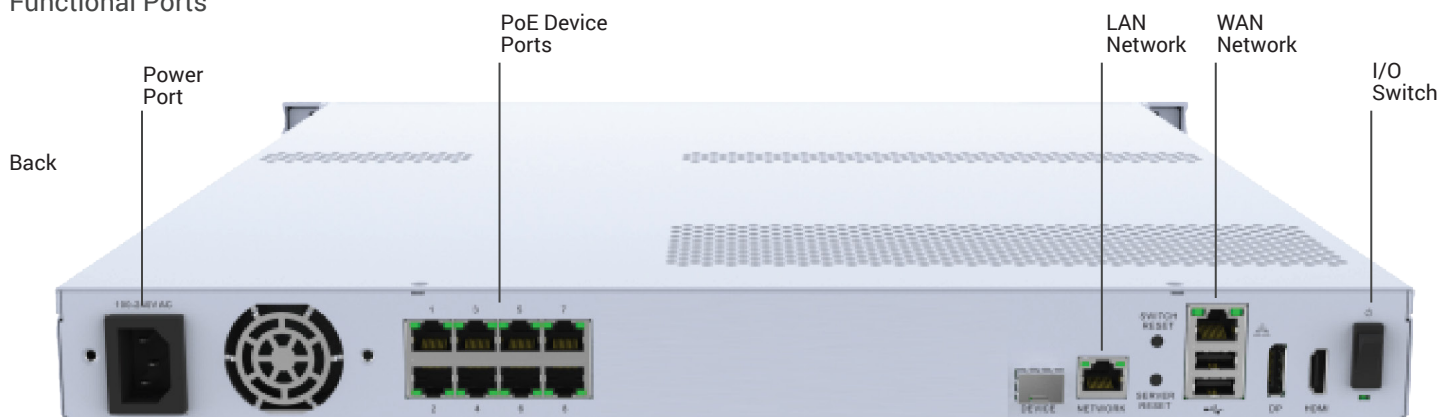

QxEnergy™ 510

The all new QxEnergy™ 510 delivers the capability of Unified Video & Access with QxControl, while providing the convenience of integrated PoE+ ports to power and connect your cameras and door controllers. QxEnergy Gateways can be either cloud connected allowing you to take advantage of cloud-based management, monitoring and video storage when paired with QxPro licenses or be an on-premise only solution using our QxOne licenses. Selectable local storage provides event driven or continuous recording options for both QxPro and QxOne systems.

Functional Ports

*all non-labeled ports are unused

Specifications

- Up to 32 cameras and 64 total resources
- Up to 60TB of usable local storage
- Intel® 7th Gen Core™ i5-7500 Processor (Kaby Lake S)
- 8GB Memory
- 2-Uplink Ports
- 8-10/100 Mbps ports with PoE+, 30W per port with a total power budget of 240W, 10/100/1000 ingress between ports & CPU
- 90-264 VAC / 47-63 Hz
- Input Power: Max 200 Watts
- Operating Temp: 0°C-40°C
- Weight: 30.9 lbs (14 kg)
- 1U form factor, 19" w x 19" d x 1.75" h
- *Three year warranty*