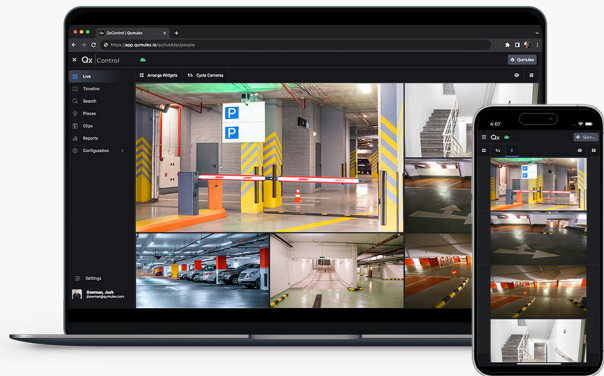

FEATURE	QxControl PRO (QXP)
SYSTEM MANAGEMENT	
Supported Browsers: Chrome, Microsoft Edge, Firefox, Safari	✓
DHCP or Static IP	✓
Data Encryption – In Motion	✓
Data Encryption -- At Rest	✓
Device Discovery Tool	✓
Hierarchical places architecture	✓
Role Based User Management	✓
Create Custom Roles	✓
Create Granular Privileges Per User	✓
Native 2FA & Passkeys	✓
Native 2FA	✓
Sign out all devices	✓
User Database Export – CSV	✓
Add, Edit & Delete Users	✓
View and Manage Local Gateway Devices	✓
Cockpit access for Gateway Hardware and OS Settings	✓
Rules Engine	✓
Email & SMS Notifications	✓

www.qumulex.com
info@qumulex.com
+1-317-207-0520